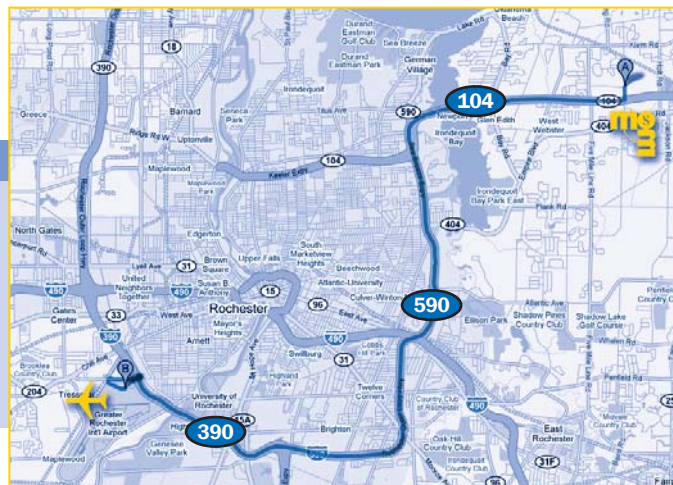

## Airport

### Directions

- Exit Airport and take slight right onto Brooks Ave. **0.1 mi.**
- Merge onto I-390 South **3.3 mi.**
- Keep Left to take I-590 N via Exit 15A. **5.5 mi.**
- I-590 N becomes NY-590 N. **4.0 mi.**
- Merge onto NY-104 E via Exit 10B toward Webster **4.3 mi.**
- Take the Hard Rd. Exit **0.6 mi.**
- At light, turn Left onto Hard Rd. **0.2 mi.**
- End at 855 Hard Rd Webster, NY 14580
- Mirror Show Management will be on your left.